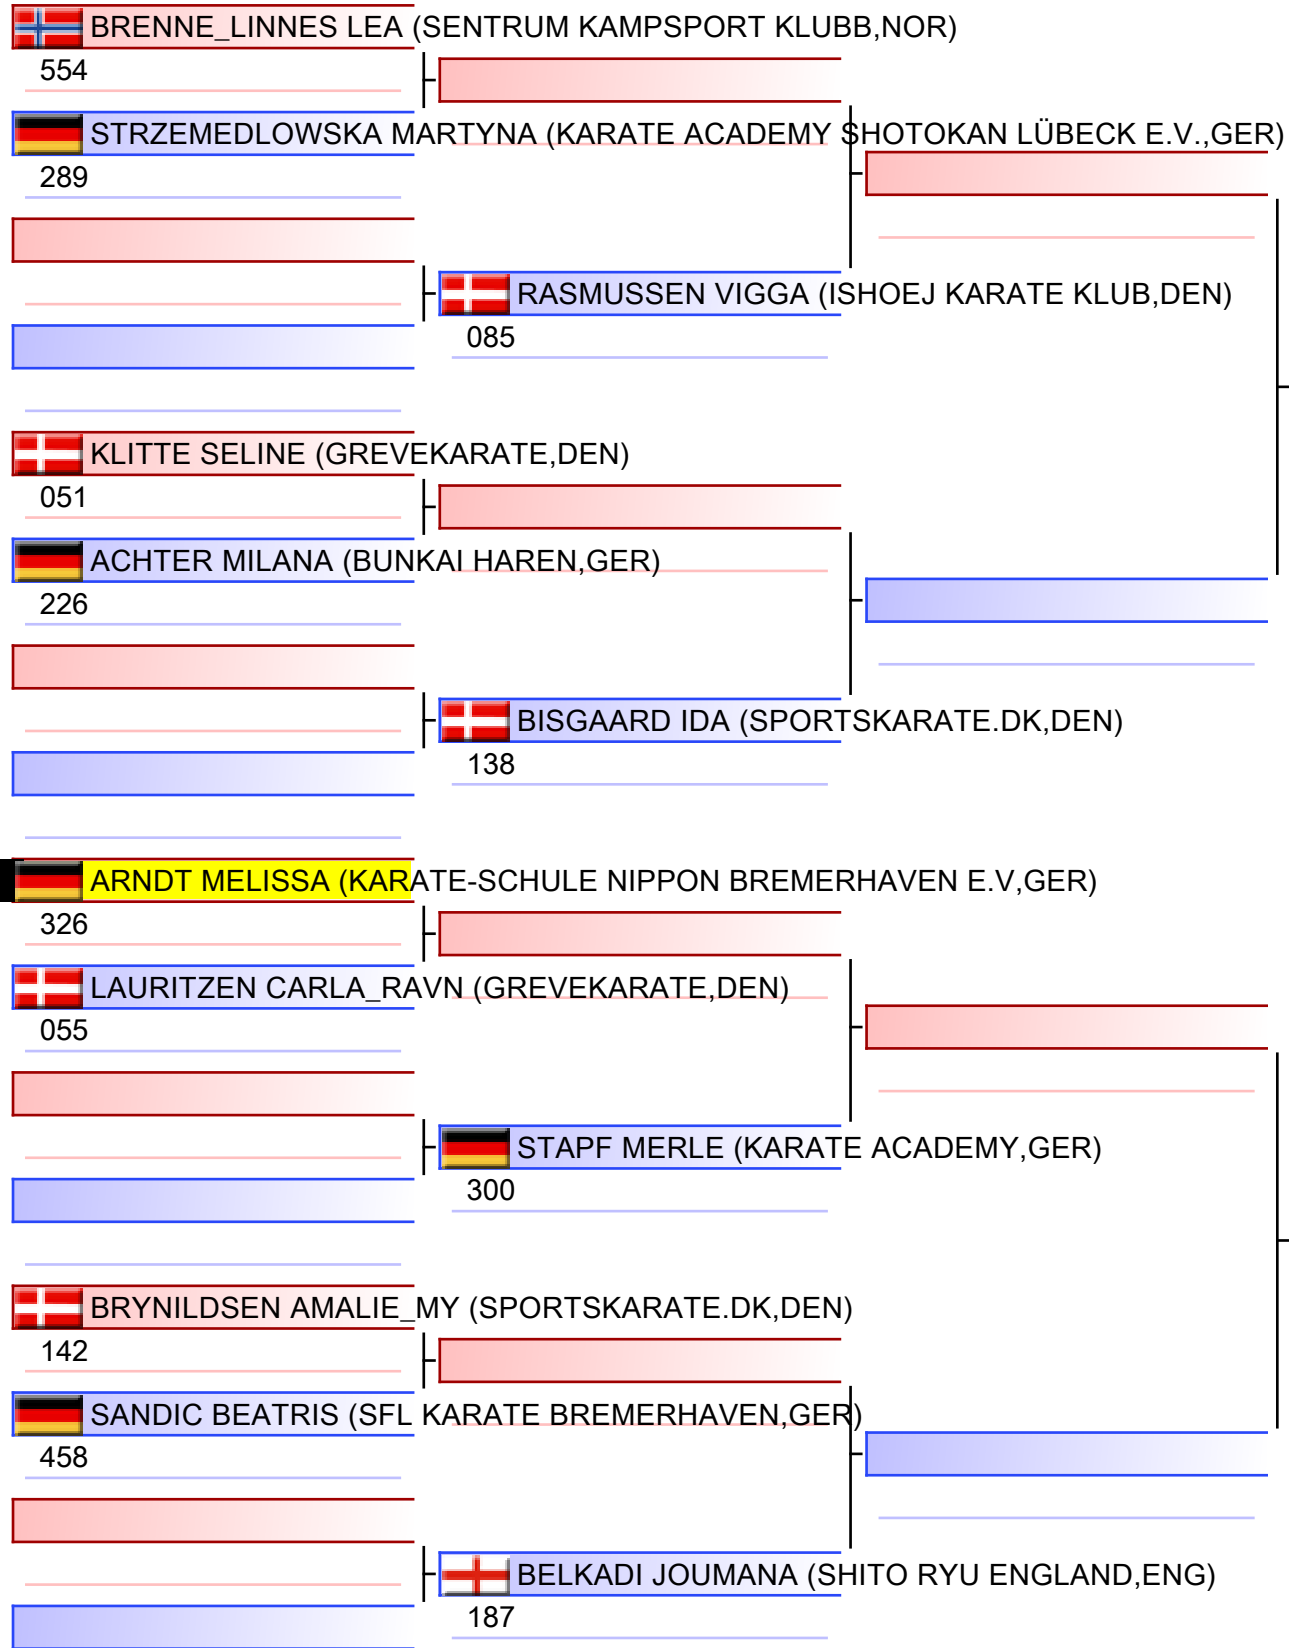

Kumite U14 female +50kg

6. Hamburg Open Karate, Hamburg, GER - KARATE-SCHULE NIPPON BREMERHAVEN E.V.,GER

2023-03-25

Tatami
1 15:25

Pool
1/2

[Original]

Referees:			