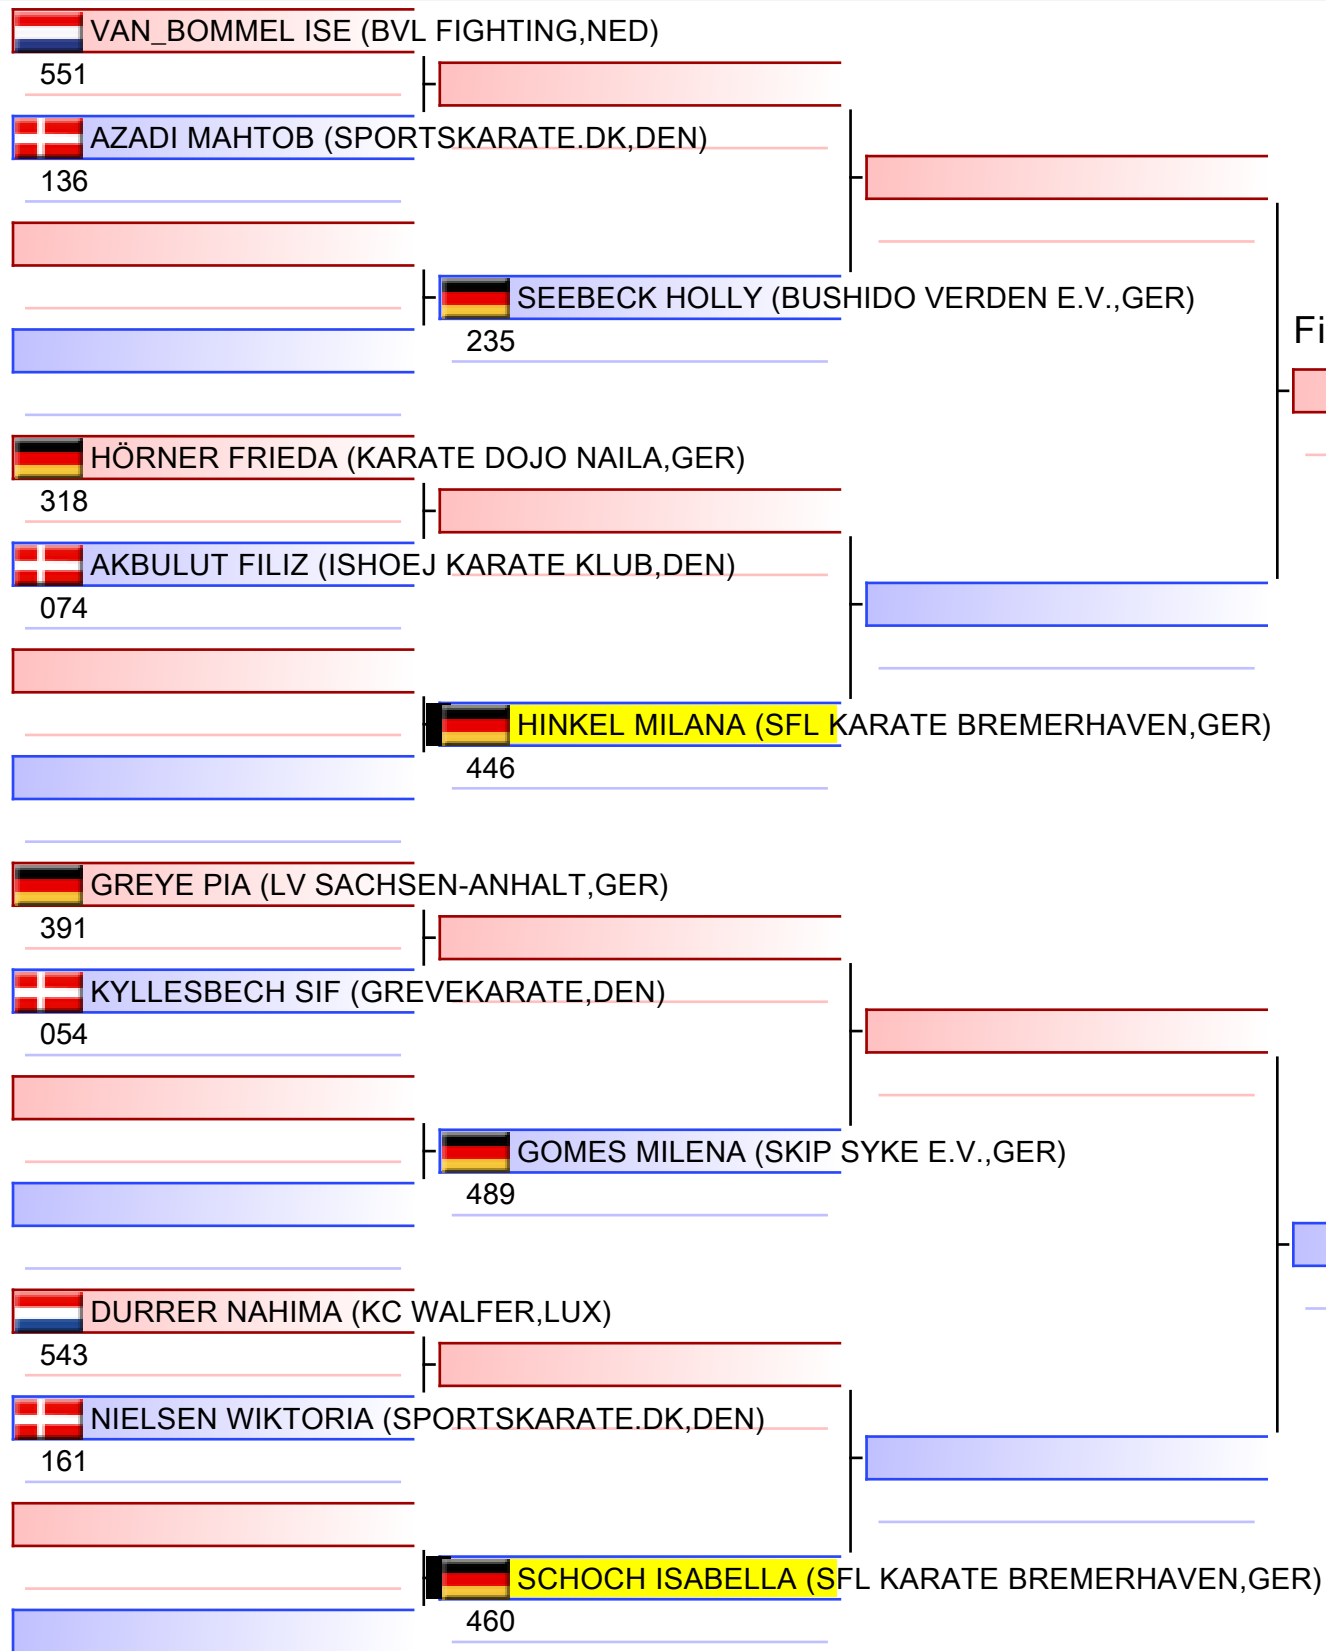

# KUMITE U12 female +40kg

6. Hamburg Open Karate, Hamburg, GER - SFL KARATE BREMERHAVEN, GER

2023-03-25

Tatami  
4 14:05

Pool  
1/1

[Original]

Referees:			