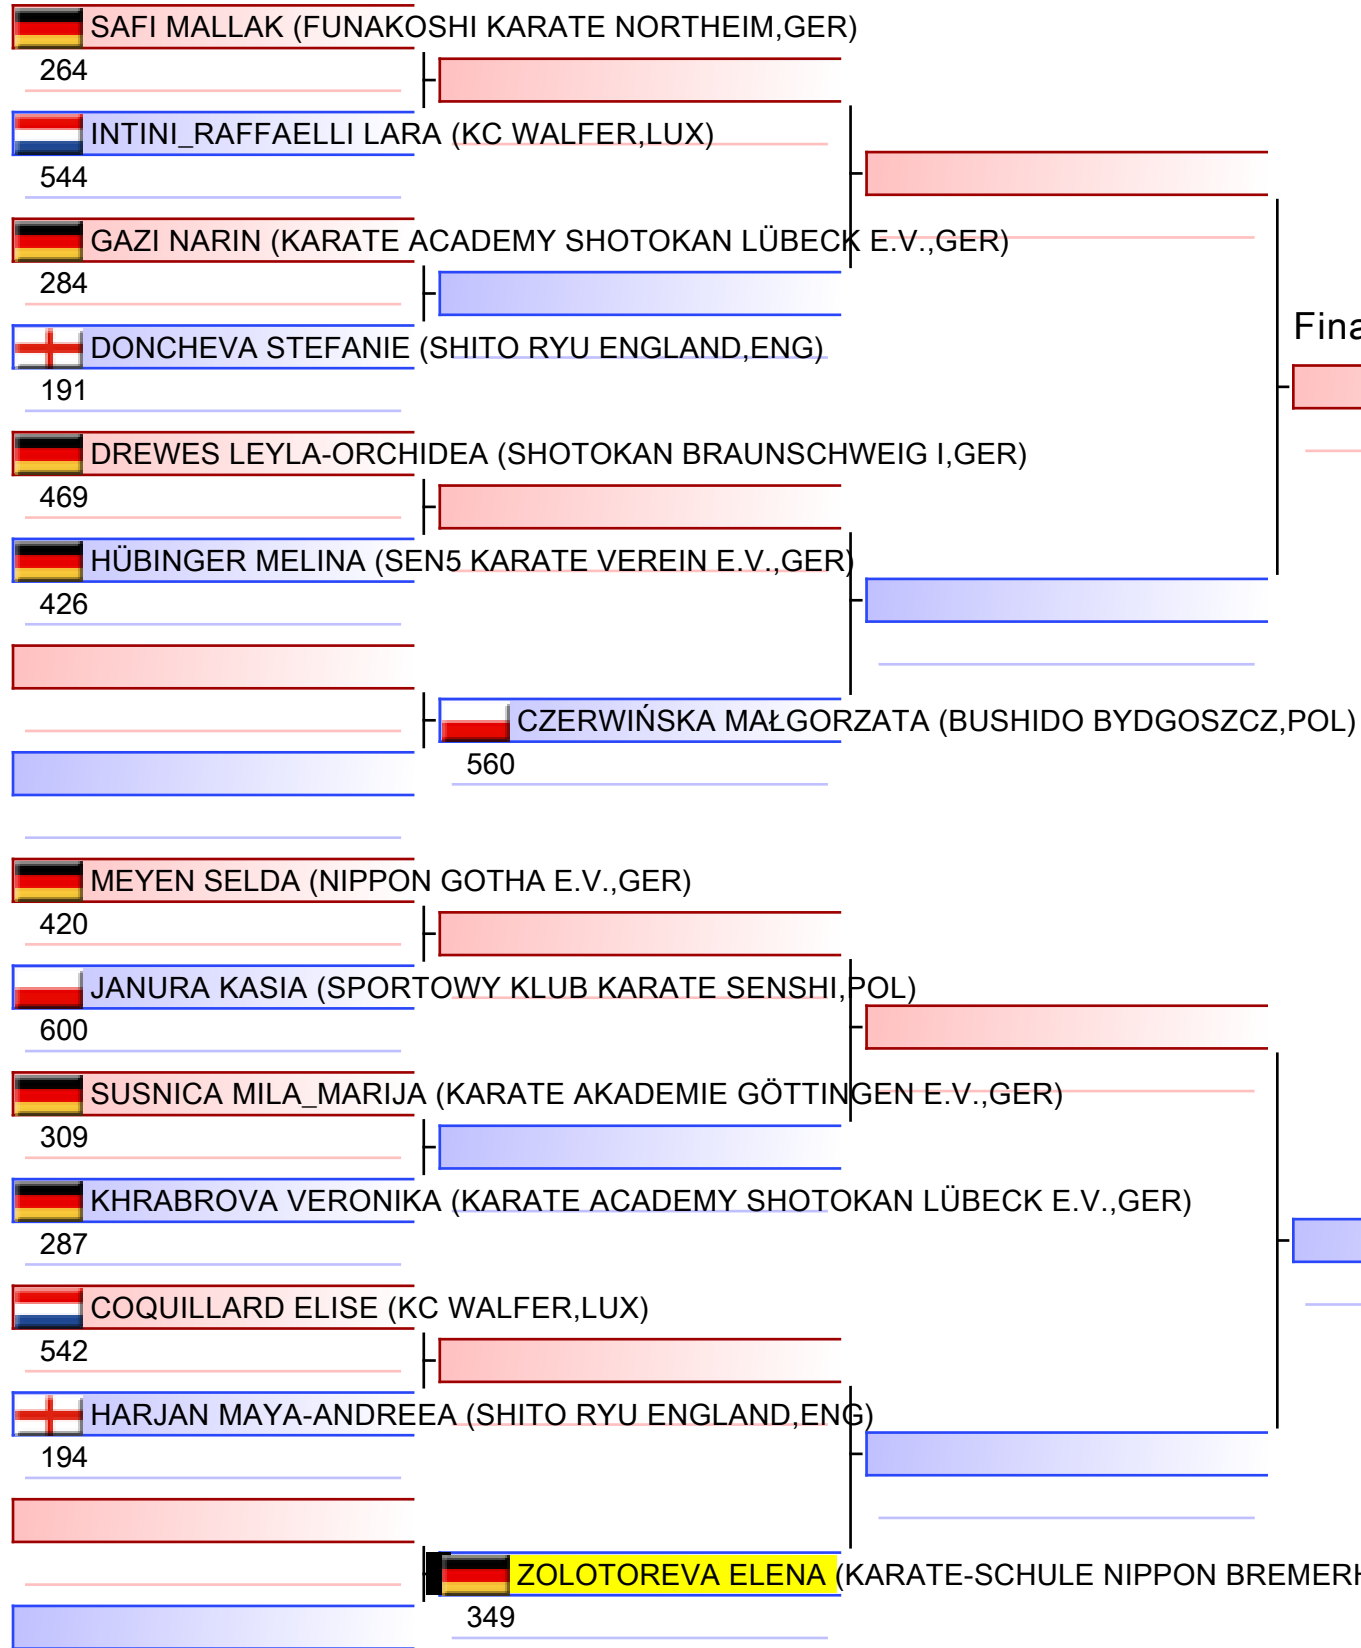

# KUMITE U14 female -45 kg

6. Hamburg Open Karate, Hamburg, GER - KARATE-SCHULE NIPPON BREMERHAVEN E.V.,GER

2023-03-25

Tatami  
2 14:15

Pool  
1/1

[Original]

Referees:			