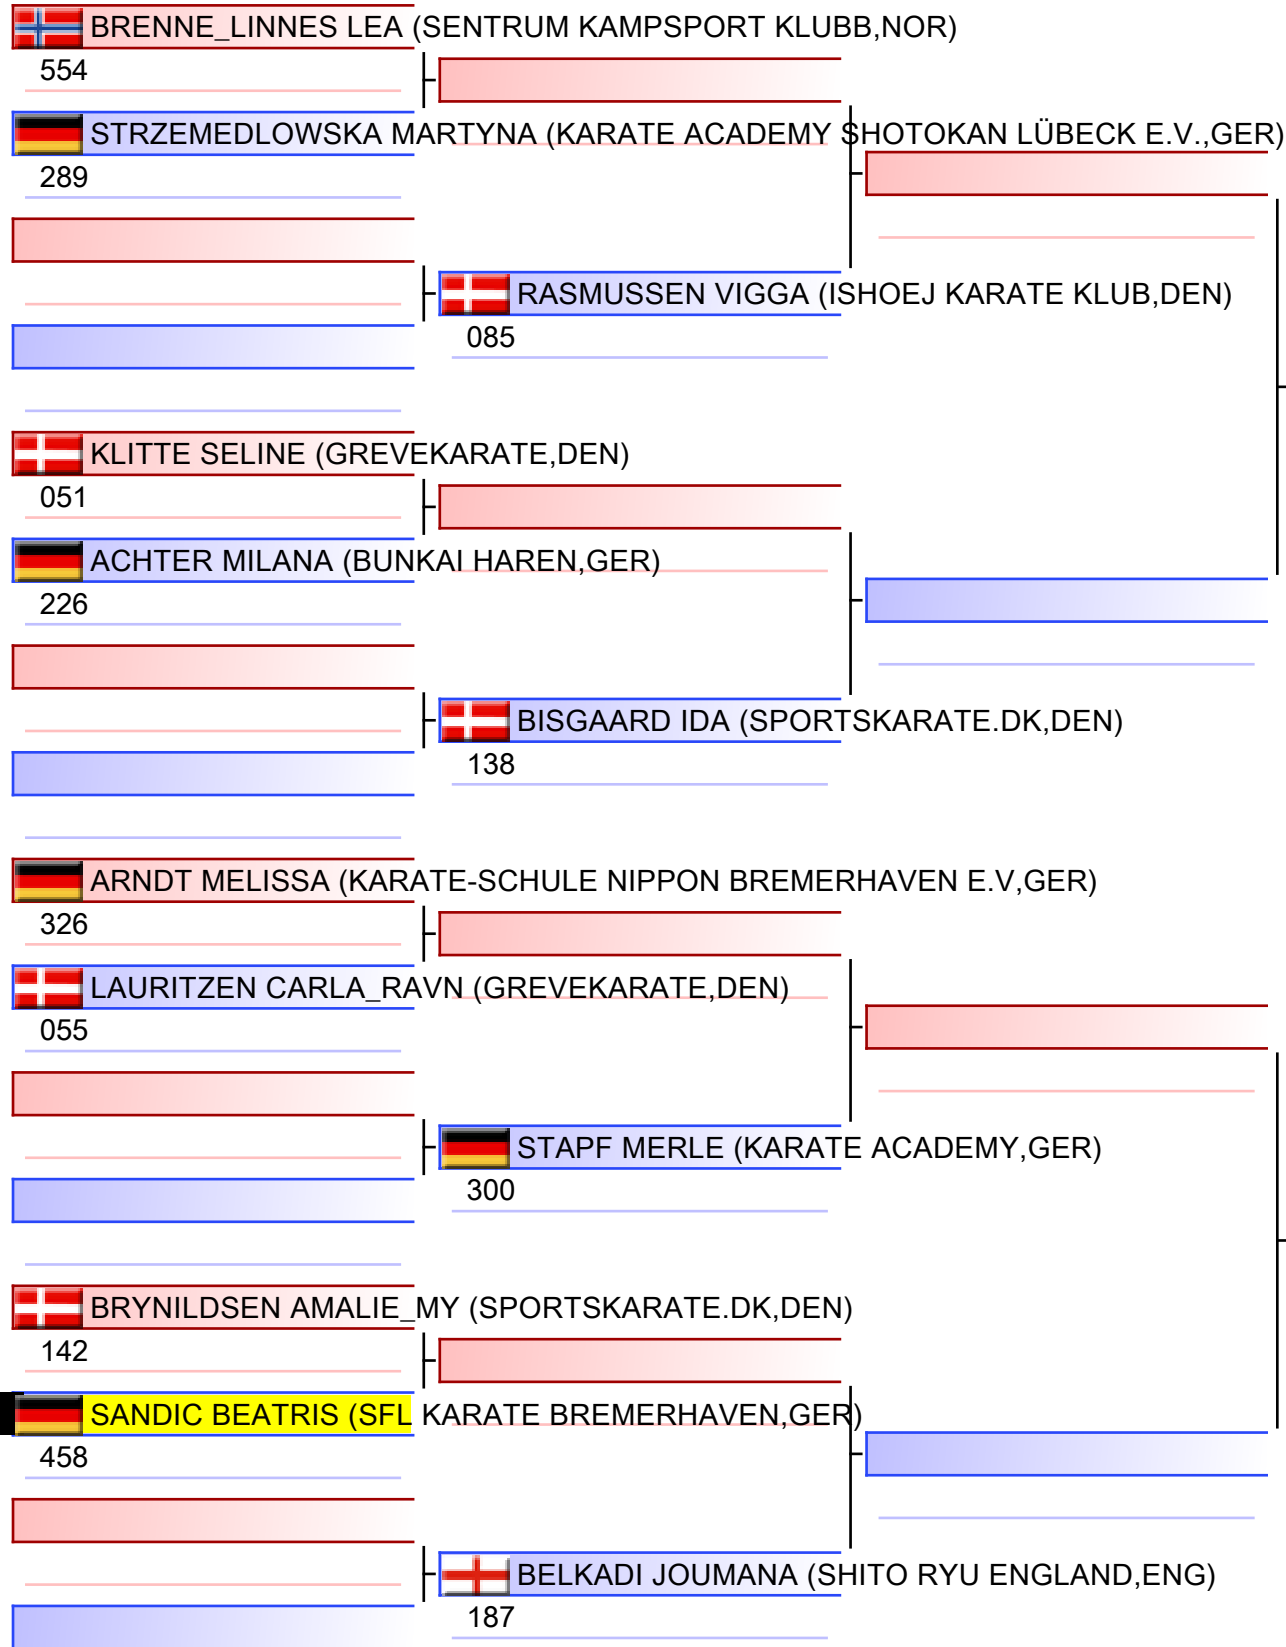

# Kumite U14 female +50kg

6. Hamburg Open Karate, Hamburg, GER - SFL KARATE BREMERHAVEN,GER

2023-03-25

Tatami  
1 15:25

Pool  
1/2

[Original]

Referees:			