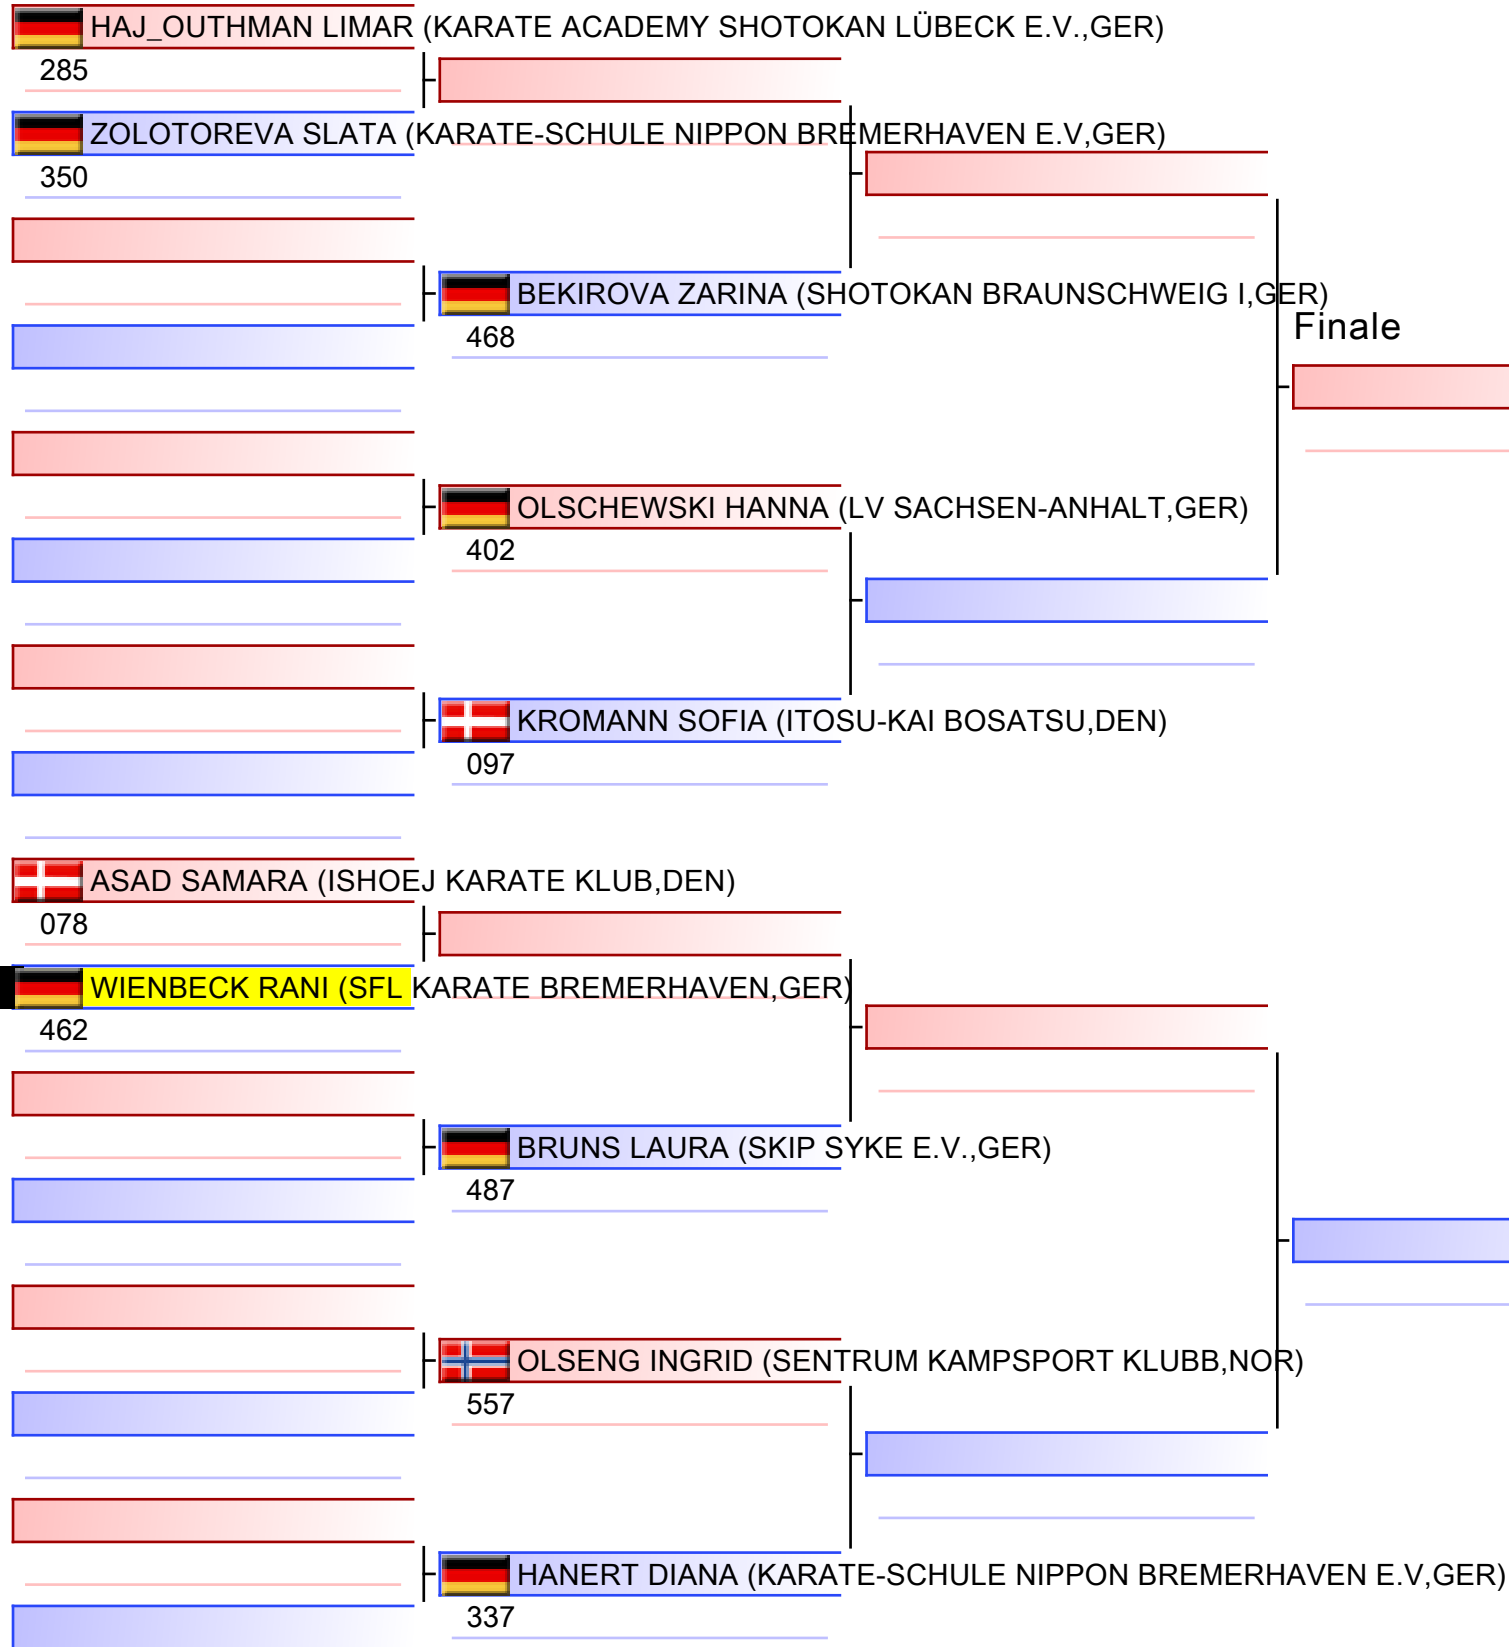

# Kumite U14 female -40kg

6. Hamburg Open Karate, Hamburg, GER - SFL KARATE BREMERHAVEN,GER

2023-03-25

Tatami  
1 14:40

Pool  
1/1

[Original]

Referees:			